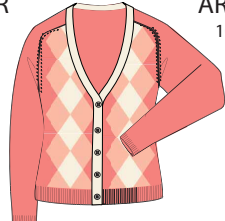

ARGYLE CARDIGAN

100% SUPIMA COTTON

ARGYLE CARDIGAN
5-2245-321
70175